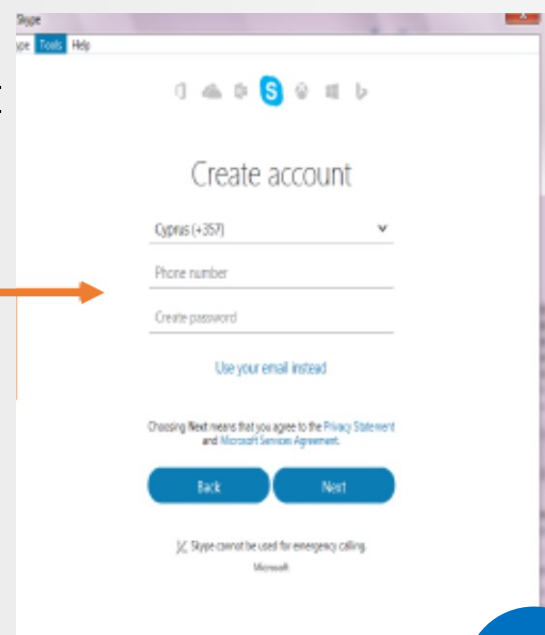

# STEPS TO CREATE SKYPE ACCOUNT

1

Create an account.  
Click on **Create an account.**

**Note: Skype gives us the opportunity to create an account by using our telephone number or our e-mail address.**

2

After choosing your country, enter your phone number and your password. Save your password at a secure place.

Furthermore, your password should consist of at least eight characters, including symbols, numbers and letters.

1

3

If you don't want to use your phone number, you can connect using your e-mail account, entering a password.