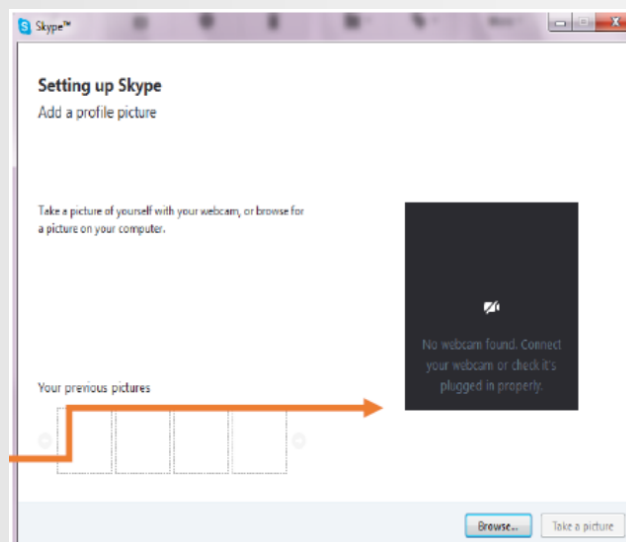

6

At this point you have the option to add a photograph. It is optional. If you want to skip this step, click on **Continue**.

3

7

Check if the speakers, the microphone and the camera are functioning.

8

You also have the ability to take a picture of yourself to use as profile picture.

4

At this point you have created your own account and you can now use Skype!!!