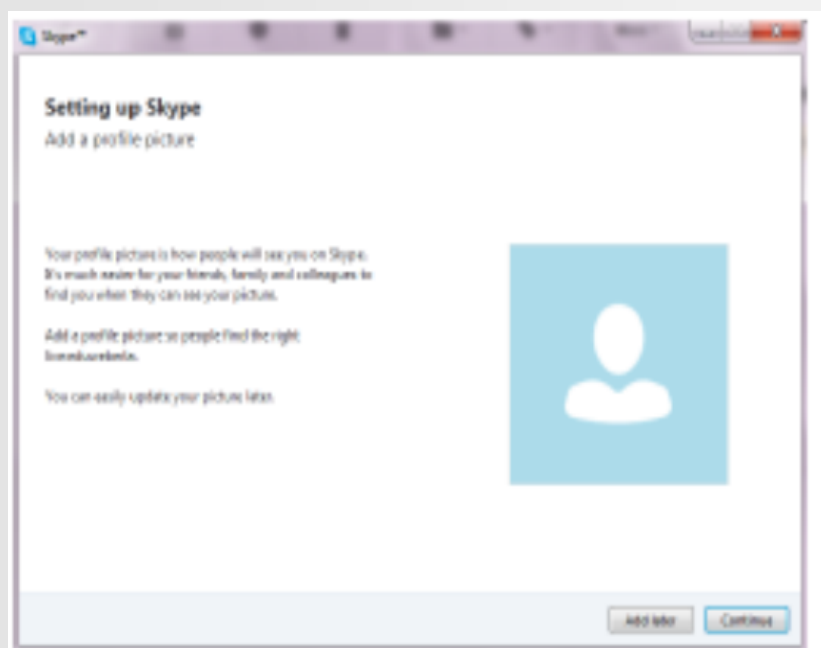

6

At this point you have the option to add a photograph. It is optional. If you want to skip this step, click on **Continue**.